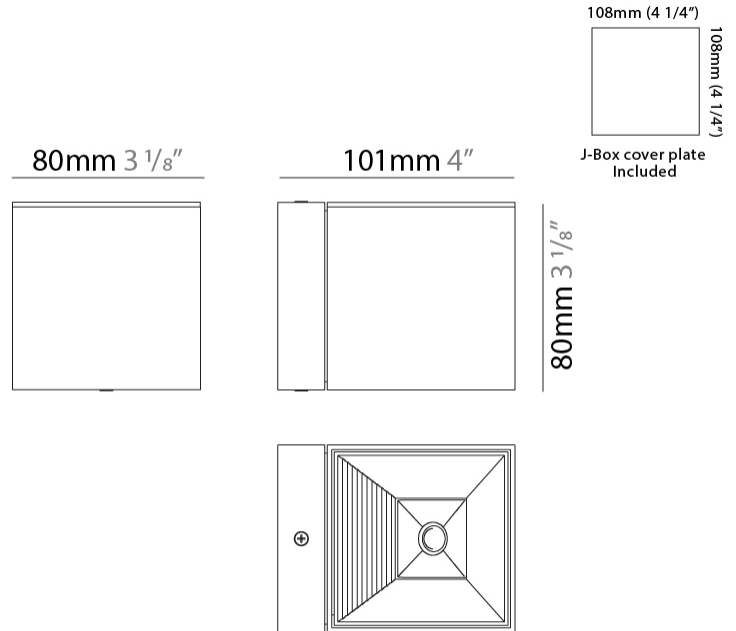

DAU SINGLE SURFACE

D93239-

base number   Finish
Options

PROJECT	_____
TYPE	_____
SPECIFIER	_____
QUANTITY	_____
DATE	_____

1. To build a product code in our configurator select the specify button on the base model # product page
2. To build a manual product code on this datasheet choose from the options listed below in blue font and add the suffix to the base model #

GENERAL

Series: Dau _____
Subseries: Dau Single _____
Partner: Milan _____
Division: Design _____
Installation: Surface _____
Product Type: Downlight _____
Mounting Location: Wall _____
Light Distribution: Direct _____

PHYSICAL

Aperture Sizes - Downlights: 3" _____
Shape: Cube _____
Length (mm): 80 _____
Length (in): 3 1/8" _____
Height (mm): 80 _____
Depth (mm): 101 _____
Height (in): 3 1/8" _____
Depth (in): 4 _____
Extension (mm): 101 _____
Extension (in): 4 _____
Fixture Finish: [BAL / MWL / BSL](#) _____
Fixture Material: Extruded Aluminum _____

ELECTRICAL

Lamp Type: LED _____
Input Wattage (W): 7 _____
Dimming: Electronic Low Voltage Dimming _____
Input Voltage (V): 120Vac Direct Line _____

LED

Number of LEDs: 1 _____
Color Temperature (°K): 3000 _____
Max. Delivered Lumen (lm): 665 _____
CRI: >90 CRI _____
Lamp Life (hrs): 50000 _____

OPTICAL

RATINGS AND CERTIFICATIONS

Certified By: Certified for North American Standards _____
IP rating: IP20 _____