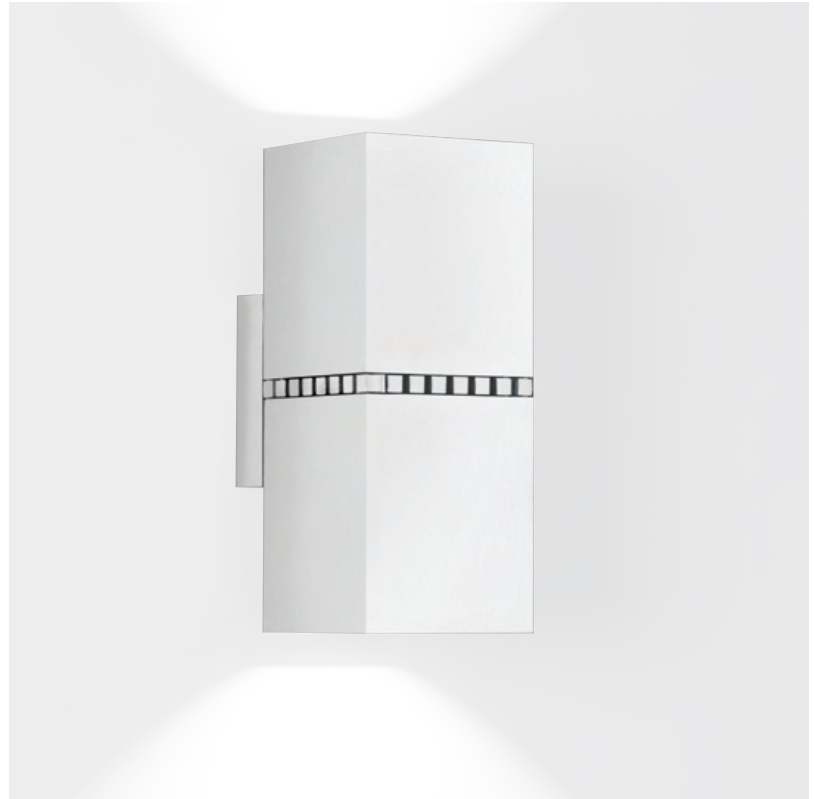

DAU DOUBLE SURFACE

D93195R9-

base number _____
Finish Options _____

1. To build a product code in our configurator select the specify button on the base model # product page
2. To build a manual product code on this datasheet choose from the options listed below in blue font and add the suffix to the base model #

GENERAL

Series: Dau _____
Subseries: Dau Double _____
Partner: Milan _____
Division: Design _____
Installation: Surface _____
Product Type: Wall Surface _____
Mounting Location: Wall _____
Light Distribution: Direct / Indirect _____

PHYSICAL

Shape: Rectangle _____
Length (mm): 80 _____
Length (in): 3 1/8" _____
Height (mm): 200 _____
Depth (mm): 101 _____
Height (in): 7 7/8" _____
Depth (in): 4 _____
Extension (mm): 101 _____
Extension (in): 4 _____
Fixture Finish: [BAL](#) / [MWL](#) / [BSL](#) _____
Fixture Material: Extruded Aluminum _____

ELECTRICAL

Lamp Type: LED _____
Total Output Wattage (W): 18.6 _____
Dimming: Electronic Low Voltage Dimming _____
Input Voltage (V): 120 _____

LED

Number of LEDs: 2 _____
Color Temperature (°K): 3000 _____
Nominal Lumen (lm): 1912 _____
CRI: >90 CRI _____
Lamp Life (hrs): 50000 _____

OPTICAL

RATINGS AND CERTIFICATIONS

Certified By: Certified for North American Standards _____
IP rating: IP20 _____