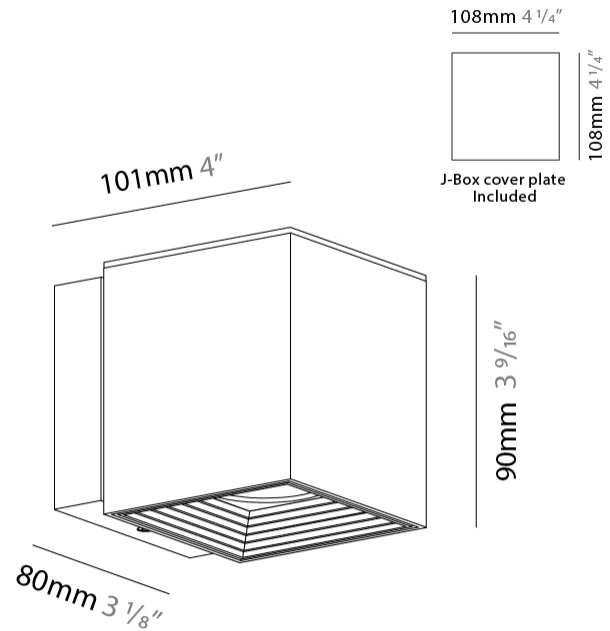

DAU SINGLE SURFACE

D93189R9-

base number Finish
Options

1. To build a product code in our configurator select the specify button on the base model # product page
2. To build a manual product code on this datasheet choose from the options listed below in blue font and add the suffix to the base model #

GENERAL

Series: Dau
Subseries: Dau Single
Partner: Milan
Division: Design
Installation: Surface
Product Type: Downlight
Mounting Location: Wall
Light Distribution: Direct

PHYSICAL

Aperture Sizes - Downlights: 3"
Shape: Cube
Length (mm): 80
Length (in): 3 1/8"
Height (mm): 90
Depth (mm): 101
Height (in): 3 9/16"
Depth (in): 4
Extension (mm): 114
Extension (in): 4 1/2"
Fixture Finish: [BAL / MWL / BSL](#)
Fixture Material: Extruded Aluminum

ELECTRICAL

Lamp Type: LED
Input Wattage (W): 10
Total Output Wattage (W): 9.3
Dimming: Tri-Mode (Non-Dimming and Phase Dimming (120Vac only) and 0-10V Dimming)
Driver Included: Yes
Driver Location: Integrated
Driver Type: Constant Current - 120Vac
Driver Class: Class 2
Input Voltage (V): 120 - 277
Constant Current (mA): 350
Upon Request: Not included - see components) Remote: 0-10Vdc dimming / Phase dimming @120Vac only / 277Vac

LED

Number of LEDs: 1
Color Temperature (°K): 3000
Max. Delivered Lumen (lm): 956
CRI: >90 CRI
Lamp Life (hrs): 50000

OPTICAL

RATINGS AND CERTIFICATIONS

Certified By: Certified for North American Standards
IP rating: IP44