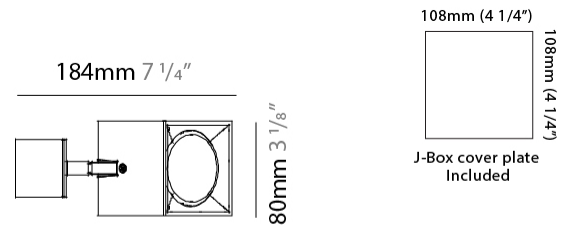

DAU SINGLE SURFACE

D92019-

base number   Finish
Options

1. To build a product code in our configurator select the specify button on the base model # product page
2. To build a manual product code on this datasheet choose from the options listed below in blue font and add the suffix to the base model #

GENERAL

Series: Dau
Subseries: Dau Single
Partner: Milan
Division: Design
Installation: Surface
Product Type: Spots
Mounting Location: Ceiling
Light Distribution: Adjustable / Direct

PHYSICAL

Shape: Cube
Length (mm): 80
Length (in): 3 1/8"
Width (mm): 83
Width (in): 3 1/4"
Height (mm): 80
Height (in): 3 1/8"
Max. Overall Height (mm): 160
Max. Overall Height (in): 6 5/16"
Weight (kg): 0.82
Weight (lbs): 1.81
[Fixture Finish: BAL / MWL / BSL](#)
Fixture Material: Extruded Aluminum

ELECTRICAL

Number of Lamps: 1
Lamp Type: LED Retrofit
Lamp Shape: MR16
Bulb Included: Bulb Not Included
Max. Wattage Per Lamp (W): 4
Lamp Base: GU10
Input Voltage (V): 120

LED

OPTICAL

RATINGS AND CERTIFICATIONS

Certified By: Certified for North American Standards
IP rating: IP20

PROJECT	_____
TYPE	_____
SPECIFIER	_____
QUANTITY	_____
DATE	_____