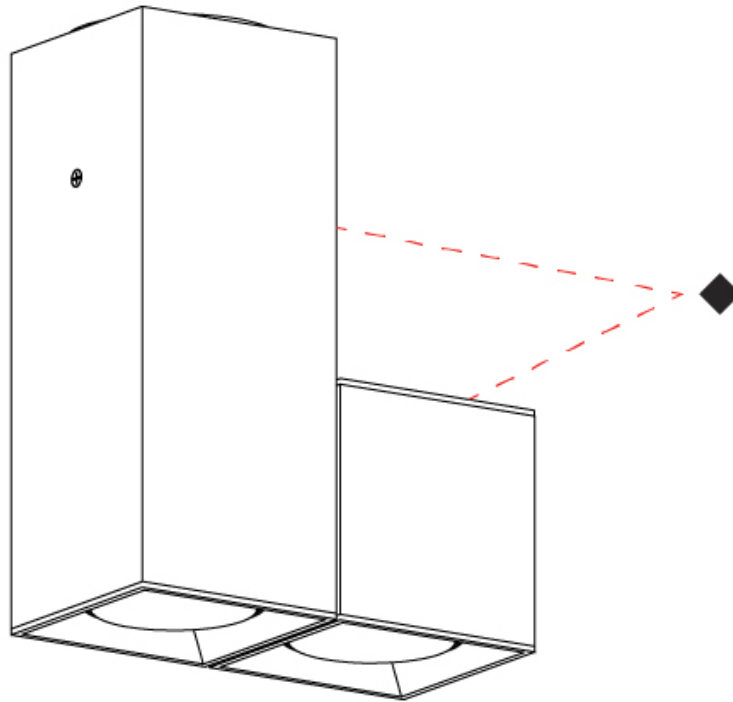

DAU 2 LIGHT LINEAR SURFACE

D92029-

PROJECT

TYPE

SPECIFIER

QUANTITY

DATE

D