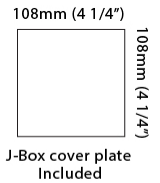

DAU SINGLE SURFACE

D92126R9-

base number Finish Options

1. To build a product code in our configurator select the specify button on the base model # product page
2. To build a manual product code on this datasheet choose from the options listed below in blue font and add the suffix to the base model #

GENERAL

Series: Dau
Subseries: Dau Single
Partner: Milan
Division: Design
Installation: Surface
Product Type: Downlight
Mounting Location: Ceiling
Light Distribution: Direct

PHYSICAL

Aperture Sizes - Downlights: 3"
Shape: Cube
Length (mm): 80
Length (in): 3 1/8"
Width (mm): 80
Width (in): 3 1/8"
Height (mm): 91
Height (in): 3 9/16"
Fixture Finish: BAL / MWL / BSL
Fixture Material: Extruded Aluminum

ELECTRICAL

Lamp Type: LED
Input Wattage (W): 10
Total Output Wattage (W): 9.3
Dimming: Tri-Mode (Non-Dimming and Phase Dimming (120Vac only) and 0-10V Dimming)
Driver Included: No
Driver Location: Remote
Driver Type: Constant Current
Input Voltage (V): 120 - 277
Constant Current (MA): 350

LED

Number of LEDs: 1
Color Temperature (°K): 3000
Max. Delivered Lumen (lm): 956
CRI: >90 CRI
Lamp Life (hrs): 50000

OPTICAL

RATINGS AND CERTIFICATIONS

Certified By: Certified for North American Standards
IP rating: IP20

PROJECT
TYPE
SPECIFIER
QUANTITY
DATE

80mm 3 1/8"

80mm 3 1/8"