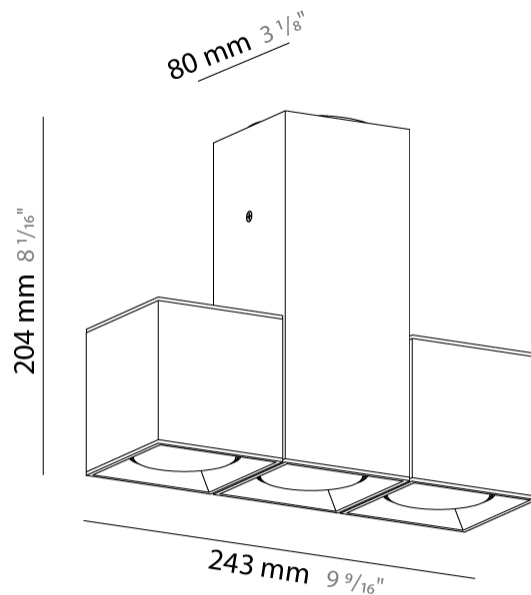

PROJECT
TYPE
SPECIFIER
QUANTITY
DATE

DAU 3 LIGHT LINEAR SURFACE

D92030-

base number   Finish
Options

1. To build a product code in our configurator select the specify button on the base model # product page
2. To build a manual product code on this datasheet choose from the options listed below in blue font and add the suffix to the base model #

GENERAL

Series: Dau
Subseries: Dau 3 light Linear
Partner: Milan
Division: Design
Installation: Surface
Product Type: Downlight
Mounting Location: Ceiling
Light Distribution: Adjustable

PHYSICAL

Aperture Sizes - Downlights: 2"
Shape: Abstract
Length (mm): 243
Length (in): 9 1/2
Width (mm): 80
Width (in): 3 1/8
Height (mm): 204
Height (in): 8
Weight (kg): 1.63
Weight (lbs): 3.59
Fixture Finish: [BAL](#) / [MWL](#) / [BSL](#)
Fixture Material: Extruded Aluminum

ELECTRICAL

Number of Lamps: 3
Lamp Type: LED Retrofit
Lamp Shape: MR16
Bulb Included: Bulb Not Included
Max. Wattage Per Lamp (W): 4
Lamp Base: GU10
Input Voltage (V): 120

LED

OPTICAL

Adjustability: Rotational; Tilt 300°

RATINGS AND CERTIFICATIONS

Certified By: Certified for North American Standards
IP rating: IP20