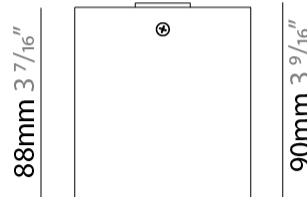

DAU SINGLE SURFACE

D92126R9-

base number Finish Options

1. To build a product code in our configurator select the specify button on the base model # product page
2. To build a manual product code on this datasheet choose from the options listed below in blue font and add the suffix to the base model #

GENERAL

Series: Dau
Subseries: Dau Single
Partner: Milan
Division: Design
Installation: Surface
Product Type: Downlight
Mounting Location: Ceiling
Light Distribution: Direct

PHYSICAL

Aperture Sizes - Downlights: 3"
Shape: Cube
Length (mm): 80
Length (in): 3 1/8"
Width (mm): 80
Width (in): 3 1/8"
Height (mm): 91
Height (in): 3 9/16"
Fixture Finish: BAL / MWL / BSL
Fixture Material: Extruded Aluminum

ELECTRICAL

Lamp Type: LED
Input Wattage (W): 10
Total Output Wattage (W): 9.3
Dimming: Tri-Mode (Non-Dimming and Phase Dimming (120Vac only) and 0-10V Dimming)
Driver Included: No
Driver Location: Remote
Driver Type: Constant Current
Input Voltage (V): 120 - 277
Constant Current (MA): 350

LED

Number of LEDs: 1
Color Temperature (°K): 3000
Max. Delivered Lumen (lm): 956
CRI: >90 CRI
Lamp Life (hrs): 50000

OPTICAL

RATINGS AND CERTIFICATIONS

Certified By: Certified for North American Standards
IP rating: IP20

PROJECT
TYPE
SPECIFIER
QUANTITY
DATE

80mm 3 1/8"

80mm 3 1/8"