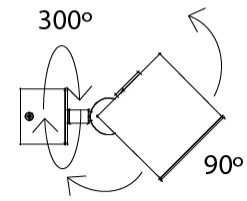

DAU SINGLE SURFACE

D92019-

base number   Finish
Options

1. To build a product code in our configurator select the specify button on the base model # product page
2. To build a manual product code on this datasheet choose from the options listed below in blue font and add the suffix to the base model #

GENERAL

Series: Dau
Subseries: Dau Single
Partner: Milan
Division: Design
Installation: Surface
Product Type: Spots
Mounting Location: Ceiling
Light Distribution: Adjustable / Direct

PHYSICAL

Shape: Cube
Length (mm): 80
Length (in): 3 1/8"
Width (mm): 83
Width (in): 3 1/4"
Height (mm): 80
Height (in): 3 1/8"
Max. Overall Height (mm): 160
Max. Overall Height (in): 6 5/16"
Weight (kg): 0.82
Weight (lbs): 1.81
[Fixture Finish: BAL / MWL / BSL](#)
Fixture Material: Extruded Aluminum

ELECTRICAL

Number of Lamps: 1
Lamp Type: LED Retrofit
Lamp Shape: MR16
Bulb Included: Bulb Not Included
Max. Wattage Per Lamp (W): 4
Lamp Base: GU10
Input Voltage (V): 120

LED

OPTICAL

RATINGS AND CERTIFICATIONS

Certified By: Certified for North American Standards
IP rating: IP20

PROJECT	_____
TYPE	_____
SPECIFIER	_____
QUANTITY	_____
DATE	_____