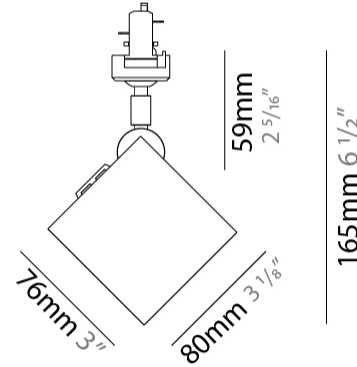

PROJECT	_____
TYPE	_____
SPECIFIER	_____
QUANTITY	_____
DATE	_____

DAU SINGLE TRACK

D96048R9-

base number Finish
Options

1. To build a product code in our configurator select the specify button on the base model # product page
2. To build a manual product code on this datasheet choose from the options listed below in blue font and add the suffix to the base model #

GENERAL

Series: Dau
Subseries: Dau Single
Partner: Milan
Division: Design
Installation: Track
Product Type: Track System Line Voltage
Mounting Location: Ceiling
Light Distribution: Adjustable / Direct

PHYSICAL

Shape: Cube
Width (mm): 80
Width (in): 3 1/8"
Height (mm): 165
Height (in): 6 1/2"
Fixture Finish: BAL / MWL / BSL
Fixture Material: Extruded Aluminum

ELECTRICAL

Number of Lamps: 1
Lamp Type: LED
Total Output Wattage (W): 9.3
Dimming: Phase Dimming (120Vac Only)
Input Voltage (V): 120

LED

Number of LEDs: 1
Color Temperature (°K): 3000
Max. Delivered Lumen (lm): 956
CRI: >90 CRI
Lamp Life (hrs): 50000

OPTICAL

RATINGS AND CERTIFICATIONS

Certified By: Certified for North American Standards
IP rating: IP20

80mm 3 1/8"