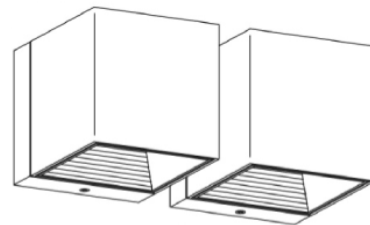

PROJECT	_____
TYPE	_____
SPECIFIER	_____
QUANTITY	_____
DATE	_____

DAU 2 LIGHT LINEAR SURFACE

D93241-

base number _____
Finish _____
Options _____

1. To build a product code in our configurator select the specify button on the base model # product page
2. To build a manual product code on this datasheet choose from the options listed below in blue font and add the suffix to the base model #

GENERAL

Series: Dau _____
Subseries: Dau 2 light Linear _____
Partner: Milan _____
Division: Design _____
Installation: Surface _____
Product Type: Wall Surface _____
Mounting Location: Wall _____
Light Distribution: Direct / Indirect _____

PHYSICAL

Shape: Rectangle _____
Length (mm): 80 _____
Length (in): 3 1/8 _____
Height (mm): 80 _____
Depth (mm): 101 _____
Height (in): 3 1/8 _____
Depth (in): 4 _____
Fixture Finish: [BAL / MWL / BSL](#) _____
Fixture Material: Extruded Aluminum _____

ELECTRICAL

Lamp Type: LED _____
Input Wattage (W): 28 _____
Dimming: Electronic Low Voltage Dimming _____
Input Voltage (V): 120Vac Direct Line _____

LED

Number of LEDs: 4 _____
Color Temperature (°K): 3000 _____
Max. Delivered Lumen (lm): 1330 _____
CRI: >90 CRI _____
Lamp Life (hrs): 50000 _____

OPTICAL

RATINGS AND CERTIFICATIONS

Certified By: Certified for North American Standards _____
IP rating: IP20 _____