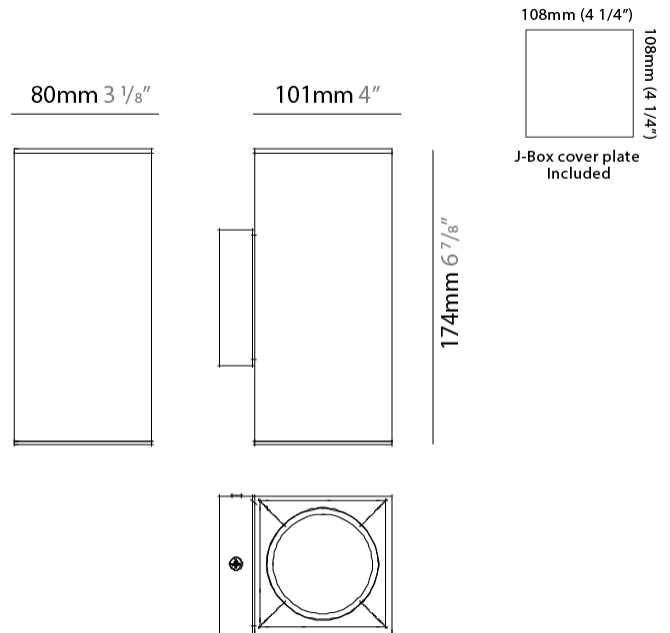

DAU SINGLE SURFACE

D93044-

base number   Finish
Options

PROJECT	_____
TYPE	_____
SPECIFIER	_____
QUANTITY	_____
DATE	_____

1. To build a product code in our configurator select the specify button on the base model # product page
2. To build a manual product code on this datasheet choose from the options listed below in blue font and add the suffix to the base model #

GENERAL

Series: Dau _____
Subseries: Dau Single _____
Partner: Milan _____
Division: Design _____
Installation: Surface _____
Product Type: Wall Surface _____
Mounting Location: Wall _____
Light Distribution: Direct / Indirect _____

PHYSICAL

Shape: Rectangle _____
Length (mm): 80 _____
Length (in): 3 1/8 _____
Height (mm): 174 _____
Depth (mm): 101 _____
Height (in): 6 7/8 _____
Depth (in): 4 _____
Extension (mm): 101 _____
Extension (in): 4 _____
Weight (kg): 1.23 _____
Weight (lbs): 2.71 _____
Fixture Finish: [BAL](#) / [MWL](#) / [BSL](#) _____
Fixture Material: Extruded Aluminum _____

ELECTRICAL

Number of Lamps: 2 _____
Lamp Type: LED Retrofit _____
Lamp Shape: MR16 _____
Bulb Included: Bulb Not Included _____
Max. Wattage Per Lamp (W): 5 _____
Lamp Base: GU10 _____
Input Voltage (V): 120Vac Direct Line _____

LED

OPTICAL

RATINGS AND CERTIFICATIONS

Certified By: Certified for North American Standards _____
IP rating: IP20 _____