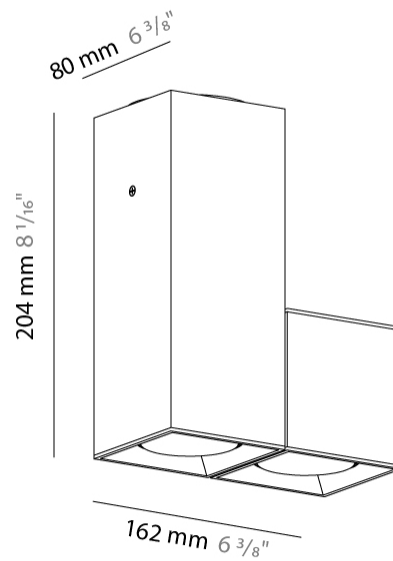

PROJECT	
TYPE	
SPECIFIER	
QUANTITY	
DATE	

DAU 2 LIGHT LINEAR SURFACE

D92029-

base number   Finish
Options

1. To build a product code in our configurator select the specify button on the base model # product page
2. To build a manual product code on this datasheet choose from the options listed below in blue font and add the suffix to the base model #

GENERAL

Series: Dau
Subseries: Dau 2 light Linear
Partner: Milan
Division: Design
Installation: Surface
Product Type: Downlight
Mounting Location: Ceiling
Light Distribution: Adjustable

PHYSICAL

Aperture Sizes - Downlights: 2"
Shape: Abstract
Length (mm): 162
Length (in): 6 ³/₈
Width (mm): 80
Width (in): 3 ¹/₈
Height (mm): 204
Height (in): 8
Weight (kg): 1.63
Weight (lbs): 3.59
Fixture Finish: BAL / MWL / BSL
Fixture Material: Extruded Aluminum

ELECTRICAL

Number of Lamps: 2
Lamp Type: LED Retrofit
Lamp Shape: MR16
Bulb Included: Bulb Not Included
Max. Wattage Per Lamp (W): 4
Lamp Base: GU10
Input Voltage (V): 120

LED

OPTICAL

Adjustability: Rotational; Tilt 300°

RATINGS AND CERTIFICATIONS

Certified By: Certified for North American Standards
IP rating: IP20